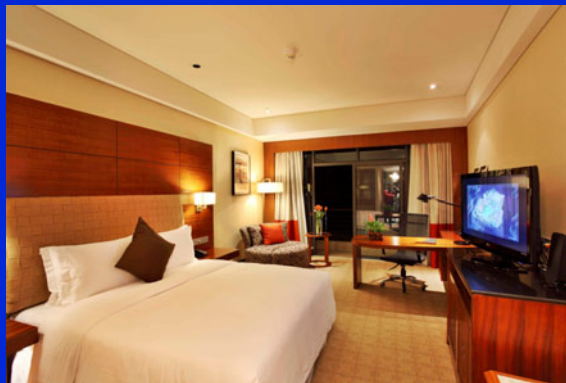

Hotels

Sheraton Hotel and conference centre

Sheraton Hotel (5 stars)

Sheraton Hotel

Double beds

Swimming Pool

Stay at the Conference Hotel and enjoy the ultimate in convenience.

Great location close to the Yangzi River. Beautiful tea houses, restaurants, and bars are close by.

Hot springs are close by
If you to relax and unwind.

Abdul kalam (3 stars)

Just next to the conference centre and
close to all the same amenities. Comfort
at an affordable price

Q7 Hotel (3 stars)

Casual and comfortable

The price was calculated by Chinese RMB, which will be automatically exchanged to your credit card currency by the bank.

Hotel	Stars	room type and Price	Distance to the Sheraton (km)
Sheraton (Conference location)	5	Queen sized bed 1100 RMB Double beds 1200RMB	0
Crowne Plaza	5	Queen sized bed 768 RMB Double beds 768 RMB	0.58
Abdul kalam	3	Queen sized bed 260 RMB Double beds 260 RMB	0.05
Q7 Hotel	3	Queen sized bed 250 RMB Double beds 270 RMB	0.3